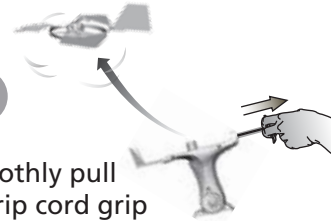

Any Questions?

Email our Customer Service Dept.: customerservice@kidgalaxy.com
Call our Customer Service Dept.: Kid Galaxy Customer Service, Toll Free 1-800-816-1135

INTRODUCTION

- Rip Cord Flyer is a unique, ground breaking vertical take-off plane. Rip Cord Flyer rises vertically and, when at maximum altitude, smoothly translates to a gliding flight pattern back to a smooth landing.

PACKAGE CONTENTS

Rip Cord Flyer

Rip Cord Launcher

Instructions

HOW TO LAUNCH AND FLY!

Carefully insert flyer drive shaft into launcher port

Be sure that Flyer nose sits **BETWEEN** the launcher guide fins

HOW TO LAUNCH AND FLY.....CONTINUED!

- 3 Grab launcher firmly slightly tilt forwards as shown

Plane ready to launch!

- 4 Smoothly pull the rip cord grip back as shown

- 5 Rip Cord lifts off vertically and transitions to a normal horizontal flight pattern