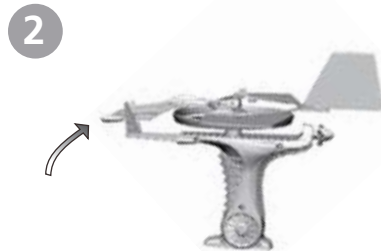

Any Questions?

Email our Customer Service Dept.: customerservice@kidgalaxy.com
Call our Customer Service Dept.: Kid Galaxy Customer Service, Toll Free 1-800-816-1135

INTRODUCTION

- Rip Cord Flyer is a unique, ground breaking vertical take-off plane. Rip Cord Flyer rises vertically and, when at maximum altitude, smoothly translates to a gliding flight pattern back to a smooth landing.

PACKAGE CONTENTS

Rip Cord Flyer

Rip Cord Launcher

Instructions

HOW TO LAUNCH AND FLY!

Carefully insert flyer drive shaft into launcher port

Be sure that Flyer nose sits **BETWEEN** the launcher guide fins

HOW TO LAUNCH AND FLY.....CONTINUED!

- 3 Grab launcher firmly slightly tilt forwards as shown

Plane ready to launch!

- 4 Smoothly pull the rip cord grip back as shown

- 5 Rip Cord lifts off vertically and transitions to a normal horizontal flight pattern